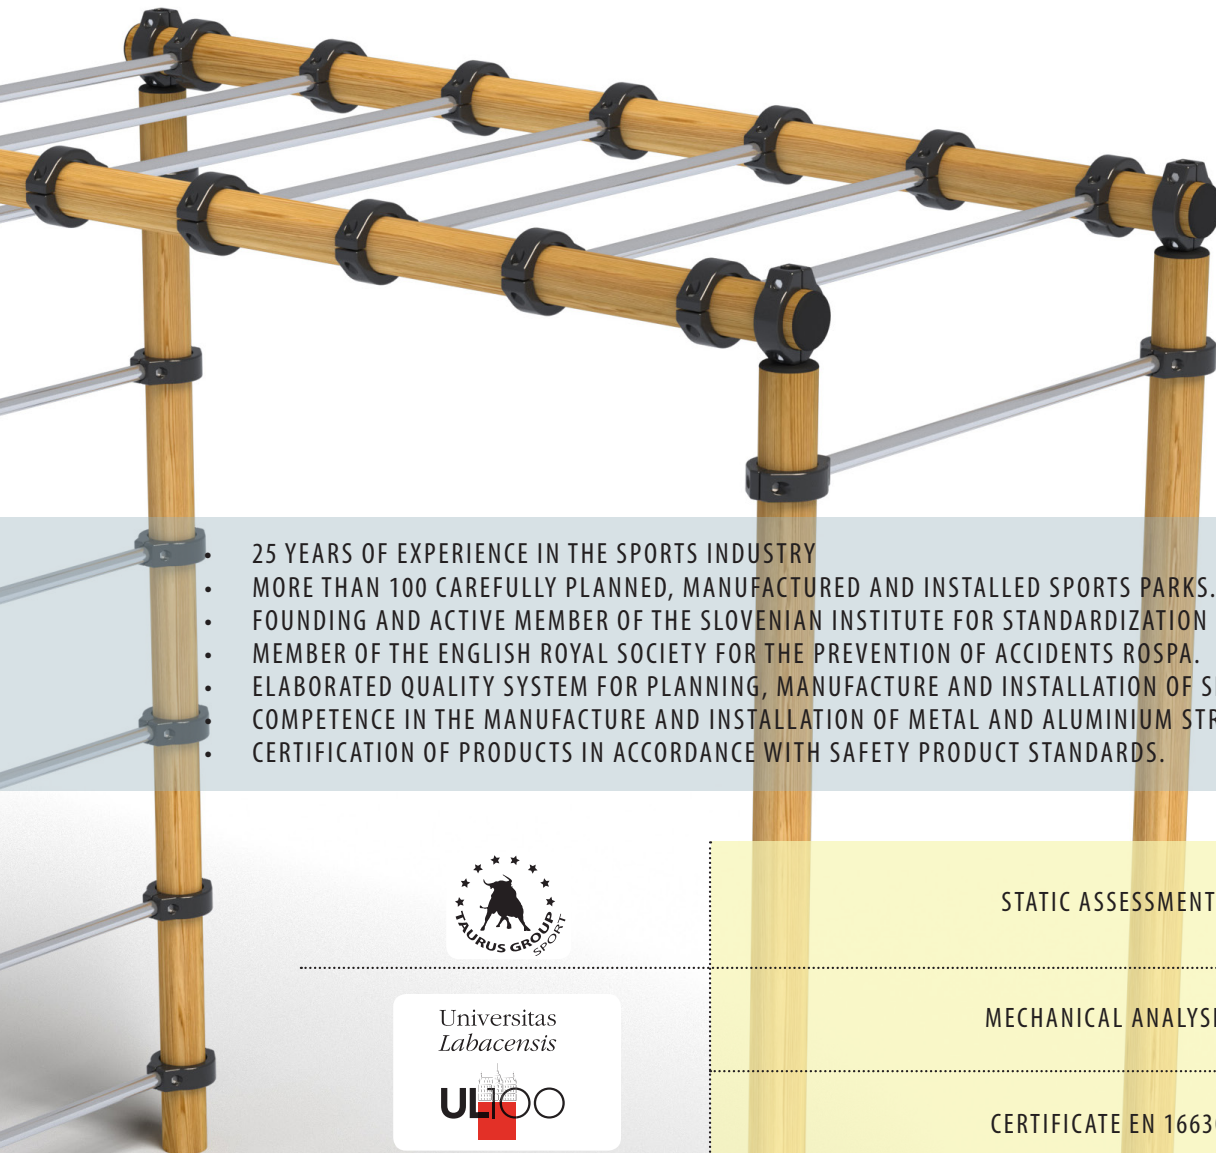

Possibility of 100% recycling

Non-combustible materials

Easy to clean

Easy to use

Resistant to all weather conditions

Minimal maintenance

Extremely long service life

- 25 YEARS OF EXPERIENCE IN THE SPORTS INDUSTRY
- MORE THAN 100 CAREFULLY PLANNED, MANUFACTURED AND INSTALLED SPORTS PARKS.
- FOUNDING AND ACTIVE MEMBER OF THE SLOVENIAN INSTITUTE FOR STANDARDIZATION SIST.
- MEMBER OF THE ENGLISH ROYAL SOCIETY FOR THE PREVENTION OF ACCIDENTS ROSPA.
- ELABORATED QUALITY SYSTEM FOR PLANNING, MANUFACTURE AND INSTALLATION OF SPORTS EQUIPMENT.
- COMPETENCE IN THE MANUFACTURE AND INSTALLATION OF METAL AND ALUMINIUM STRUCTURES.
- CERTIFICATION OF PRODUCTS IN ACCORDANCE WITH SAFETY PRODUCT STANDARDS.