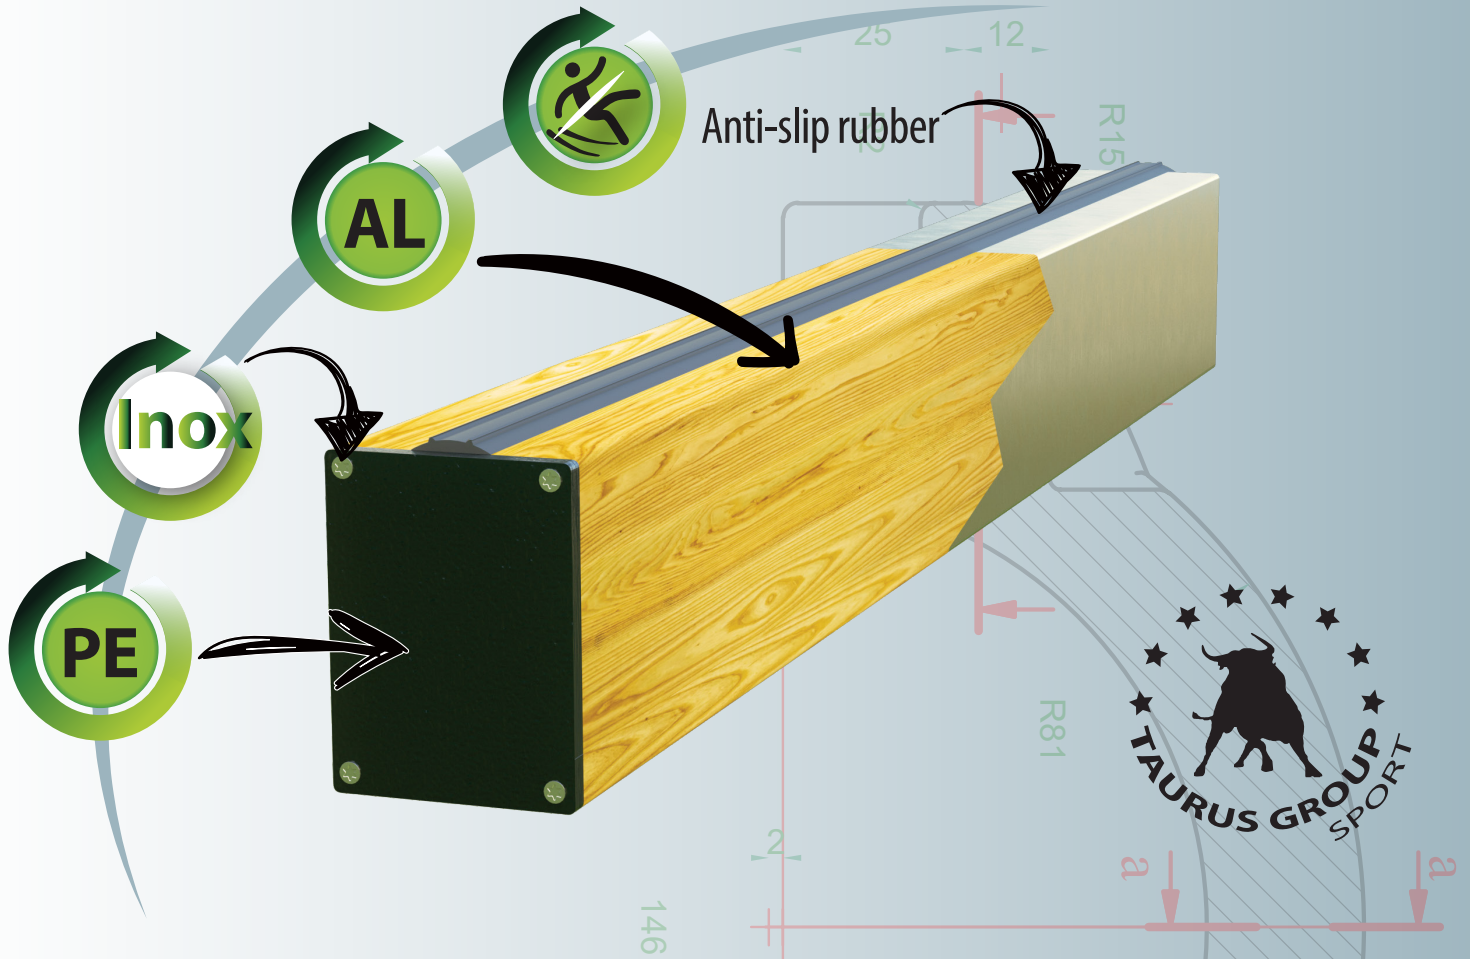

EXTREMELY FAST SERVICE

Production capacities and a large stock of material enable us a fast response, manufacture and set up of training parksand fitness trails.

HIGH LEVEL OF FLEXIBILITY

By using modern IT and technological equipment, we enable the customer the maximum adaptation of products to a specific place and within the requirements of safety and product standards.

IMPRESSIVE SERVICE LIFE

The products are made of materials with high corrosion resistance (aluminium alloys and stainless steel). The perfect composition therefore ensures a long service life with minimal maintenance.