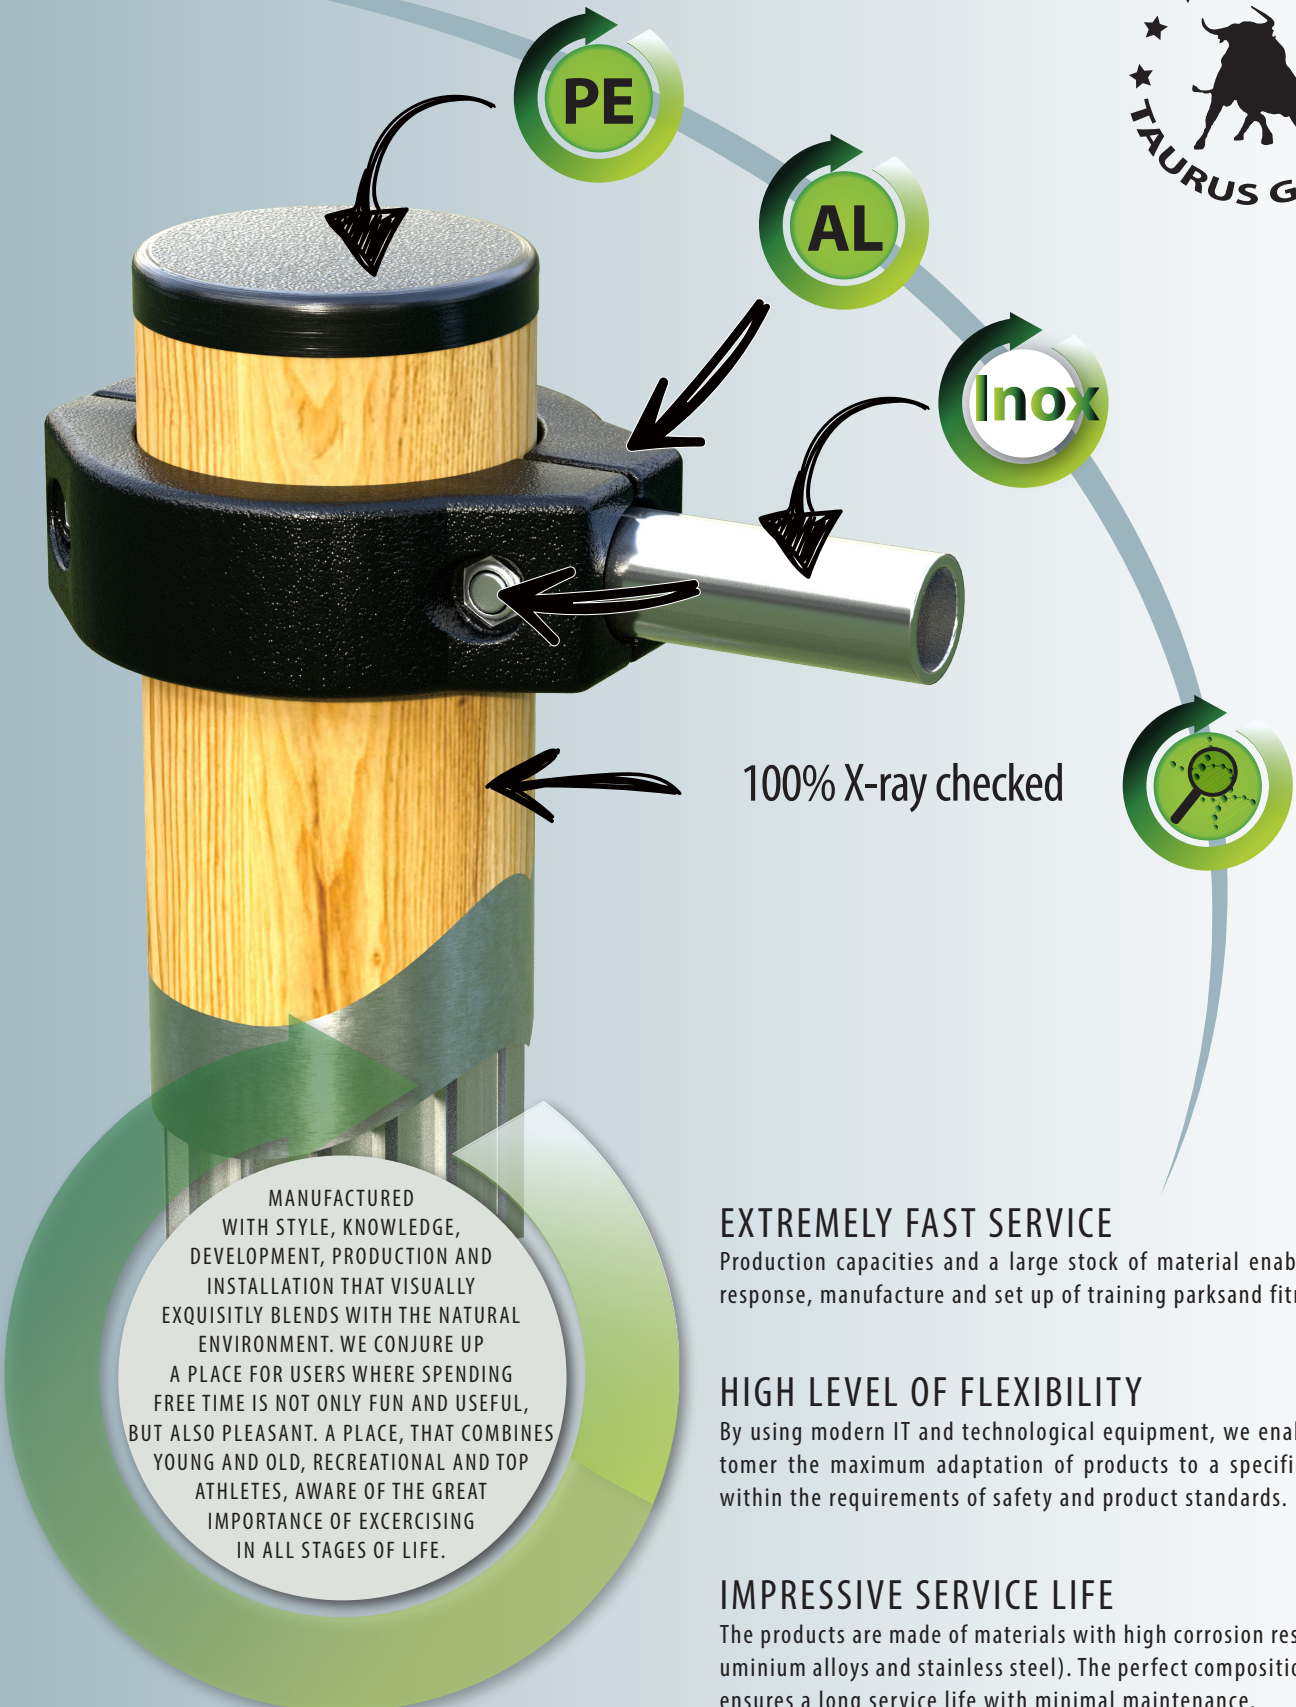

MANUFACTURED WITH STYLE, KNOWLEDGE, DEVELOPMENT, PRODUCTION AND INSTALLATION THAT VISUALLY EXQUISITELY BLENDS WITH THE NATURAL ENVIRONMENT. WE CONJURE UP A PLACE FOR USERS WHERE SPENDING FREE TIME IS NOT ONLY FUN AND USEFUL, BUT ALSO PLEASANT. A PLACE, THAT COMBINES YOUNG AND OLD, RECREATIONAL AND TOP ATHLETES, AWARE OF THE GREAT IMPORTANCE OF EXERCISING IN ALL STAGES OF LIFE.

EXTREMELY FAST SERVICE

Production capacities and a large stock of material enable us a fast response, manufacture and set up of training parksand fitness trails.

HIGH LEVEL OF FLEXIBILITY

By using modern IT and technological equipment, we enable the customer the maximum adaptation of products to a specific place and within the requirements of safety and product standards.

IMPRESSIVE SERVICE LIFE

The products are made of materials with high corrosion resistance (aluminium alloys and stainless steel). The perfect composition therefore ensures a long service life with minimal maintenance.